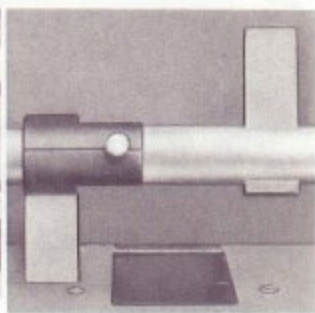

Extra Wings can be mounted on the sowing axle without the aid of tools to ensure a continuous flow of difficult seeds into the feed cup.