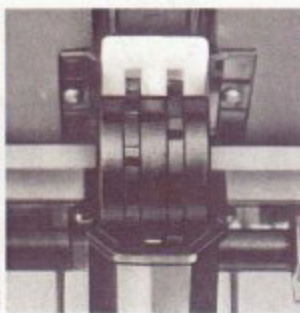

### Specifications D-78 BHA - wheel 600 x 12"

Sowing width m	Number of rows			Row spacing mm	Weight kg	Hopper capacity l	Overall width m
	Shoe coulters	Single disc coulters	Double disc coulters				
1.50	13			11.5	180	150	175
1.50		11		13.6	200	150	175
1.50		10		15.0	194	150	175
1.50		9	9	16.6	187	150	175

# FIONA

The desired sowing quantity can be selected easily and precisely by adjusting only 1 gear lever.

Special 3-finger attachments can reduce the quantity sown by roughly 65 %. This feature is very important for sowing very small quantities.